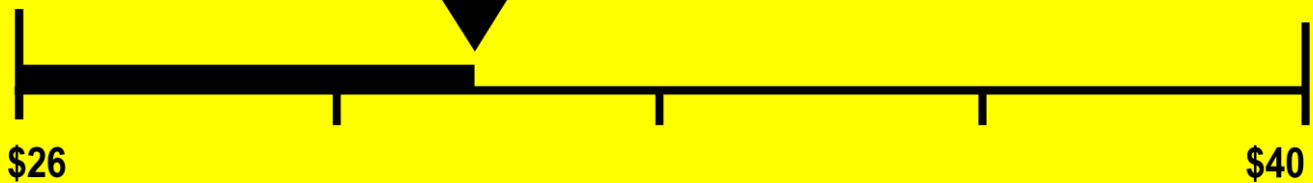

# ENERGYGUIDE

Dishwasher  
Capacity: Standard

SAMSUNG  
Model DW80K7050\*\*

## Estimated Yearly Energy Cost (when used with an electric water heater)

**\$31**

Cost Range of Similar Models

**239** kWh

Estimated Yearly Electricity Use

**\$23**

Estimated Yearly Energy Cost  
(when used with a natural gas water heater)